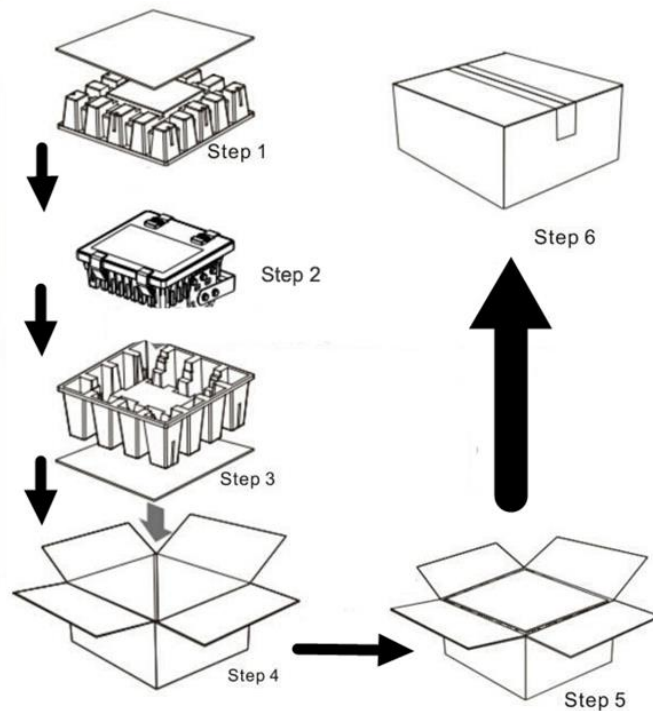

● Lux Parameter

Beam angle of C270plane105.99

● Light Distribution Curve [Unit:cd]

Light Distribution Curve [Unit: cd]

● Dimension

● Product Details

● Product Package

● Installation

- 1、 Before installation, please check the installation guide as Diagram1, Diagram 2 and Diagram 3 shows.
- 2、 Please fix the stands of the fixtures on the mounting holes and lock the stands by screws.
- 3、 Ensure the luminous direction is down. just like Diagram 4 shows.
- 4、 Connect (L: Black N: White GND: Green), According to the American connection standard.
- 5、 IP grade: IP65
- 6、 Switch on power
- 7、 Please see attached connection instruction