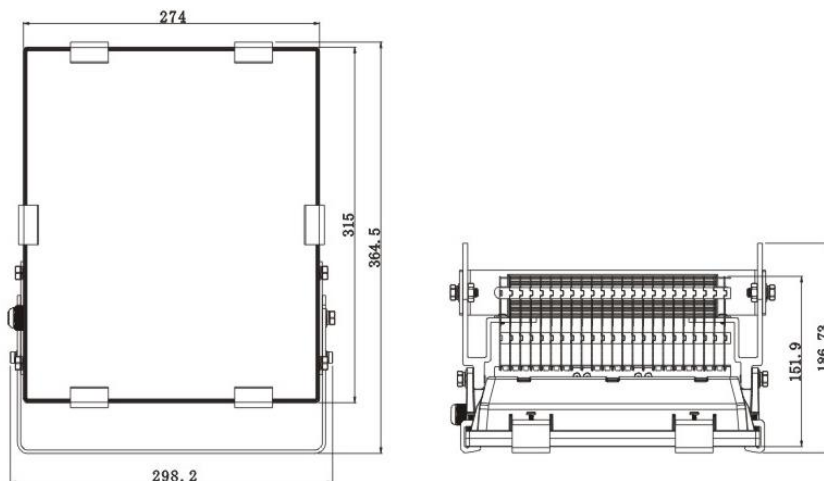

● Lux Parameter

Beam angle of C270plane105.99

● Light Distribution Curve [Unit:cd]

Light Distribution Curve [Unit: cd]

● Dimension

● Product Details

● Product Package

● Installation

- 1、 Before installation, please check the installation guide as Diagram1, Diagram 2 and Diagram 3 shows.
- 2、 Please fix the stands of the fixtures on the mounting holes and lock the stands by screws.
- 3、 Ensure the luminous direction is down. just like Diagram 4 shows.
- 4、 Connect (L: Black N: White GND: Green), According to the American connection standard.
- 5、 IP grade: IP65
- 6、 Switch on power
- 7、 Please see attached connection instruction