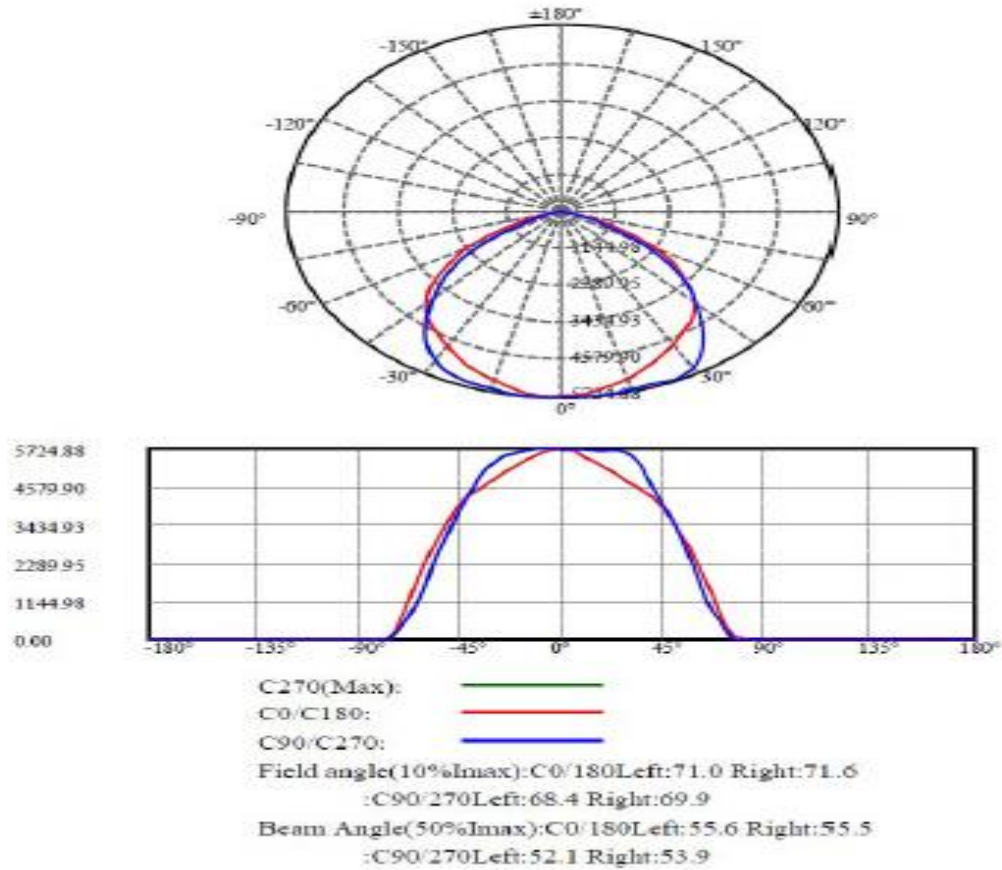

● Technical Parameter

Model	GT-FL150W
Power	150W
Voltage	AC90-277V OR 347V
Working Frequency	50-60HZ
Power Efficiency	>95%
Luminous Flux	13,500LM
Power Factor	>0.90
Color Temperature	WW: 2700 - 3300K NW:4000 - 4500K CW: 5000 - 5500K
CRI	Ra \geq 75
Beam Angle	130°
Working Temperature	-30 to +60 °C
IP Rate	IP65
Life-span	50,000hrs life, 5 Years Warranty

● Lux Parameter

Beam angle of C270plane105.99

● Light Distribution Curve [Unit:cd]

Light Distribution Curve [Unit: cd]

● Dimension

● Product Details

● Product Package

● Installation