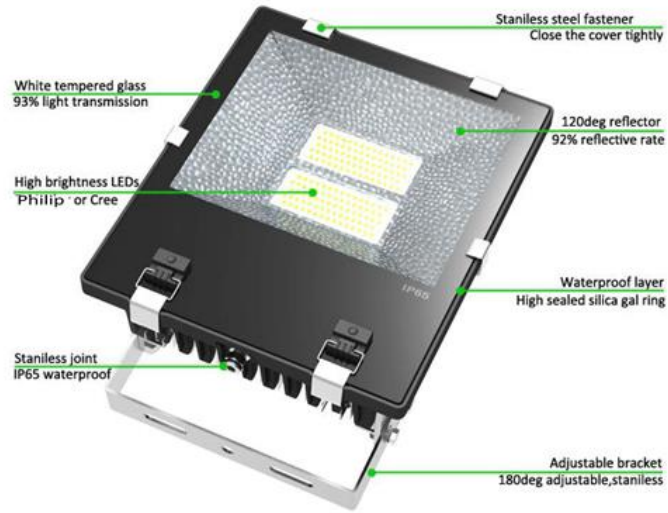

PRODUCT SPECIFICATION

DESCRIPTION-----150W LED Flood Light

LM79
LM80

● Features

- | | | | |
|--|---|---|---|
| <p>①
Energy-saving
Saving more than 80% power Energy than traditional lamps</p> | <p>②
Eco-friendly
No UV/IR, Safe solid Light source, No Mecury & lead.</p> | <p>③
Easy to use
Instant Start , No Flicker ,Free main-tance</p> | <p>④
Long life-span
More than 80,000 hours long lifespan. Low light failure.</p> |
|--|---|---|---|

● Technical Parameter

Model	GT-FL150W
Power	150W
Voltage	AC90-277V OR 347V
Working Frequency	50-60HZ
Power Efficiency	>95%
Luminous Flux	13,500LM
Power Factor	>0.90
Color Temperature	WW: 2700 - 3300K NW:4000 - 4500K CW: 5000 - 5500K
CRI	Ra \geq 75
Beam Angle	130°
Working Temperature	-30 to +60 °C
IP Rate	IP65
Life-span	50,000hrs life, 5 Years Warranty

● Lux Parameter

Beam angle of C270plane105.99

● Light Distribution Curve [Unit:cd]

Light Distribution Curve [Unit: cd]

● Dimension

● Product Details

● Product Package

● Installation

- 1、 Before installation, please check the installation guide as Diagram1, Diagram 2 and Diagram 3 shows.
- 2、 Please fix the stands of the fixtures on the mounting holes and lock the stands by screws.
- 3、 Ensure the luminous direction is down. just like Diagram 4 shows.
- 4、 Connect (L: Black N: White GND: Green), According to the American connection standard.
- 5、 IP grade: IP65
- 6、 Switch on power
- 7、 Please see attached connection instruction