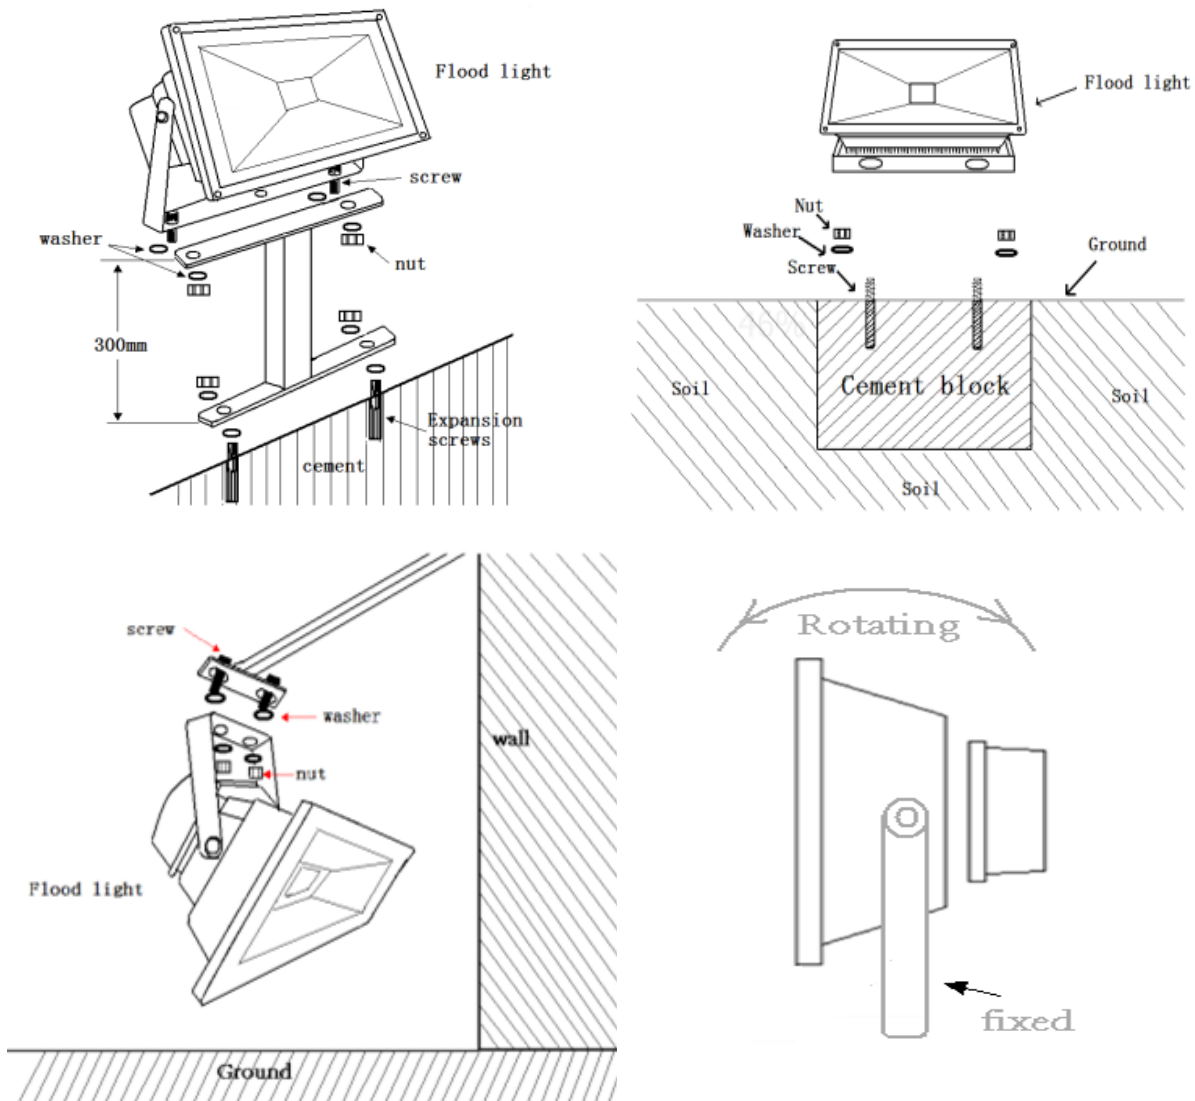

● Lux Parameter

Beam angle of C270plane105.99

● Light Distribution Curve [Unit:cd]

Light Distribution Curve [Unit: cd]

● Dimension

● Product Details

● Product Package

● Installation

- 1、 Before installation, please check the installation guide as Diagram1, Diagram 2 and Diagram 3 shows.
- 2、 Please fix the stands of the fixtures on the mounting holes and lock the stands by screws.
- 3、 Ensure the luminous direction is down. just like Diagram 4 shows.
- 4、 Connect (L: Black N: White GND: Green), According to the American connection standard.
- 5、 IP grade: IP65
- 6、 Switch on power
- 7、 Please see attached connection instruction