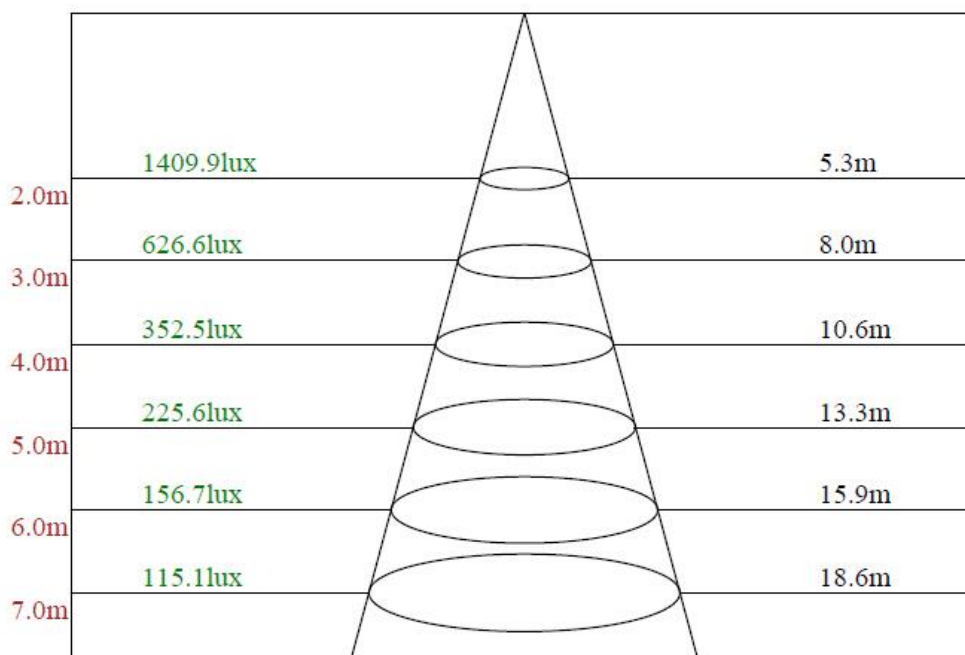

● Technical Parameter

Model	GT-FL150W
Power	150W
Voltage	AC90-277V OR 347V
Working Frequency	50-60HZ
Power Efficiency	>95%
Luminous Flux	13,500LM
Power Factor	>0.90
Color Temperature	WW: 2700 - 3300K NW:4000 - 4500K CW: 5000 - 5500K
CRI	Ra \geq 75
Beam Angle	130°
Working Temperature	-30 to +60 °C
IP Rate	IP65
Life-span	50,000hrs life, 5 Years Warranty

● Lux Parameter

Beam angle of C270plane105.99

● Light Distribution Curve [Unit:cd]

Light Distribution Curve [Unit: cd]

● Dimension

● Product Details

● Product Package

● Installation