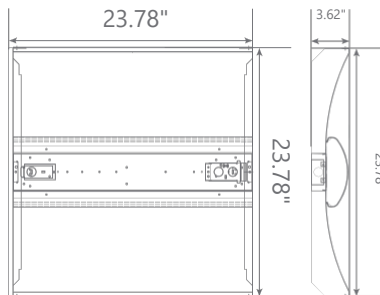

Product Dimensions