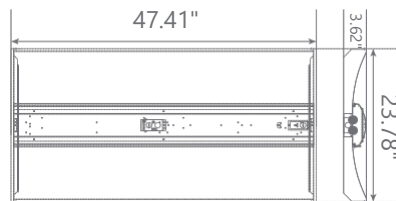

Specifications

Input Power	Input Voltage	Lumen Output	Beam Angle	Center Beam	CCT
42 W	AC120-277V	4300 lm	120°	N/A cd	4000 K
80	102 lm/W	N/A	N/A A	N/A	50,000 Hrs.

Product Features

Dimmable

Instant-On/Off

Mercury Free

Energy Efficient

Product Dimensions

Product Photometric Data